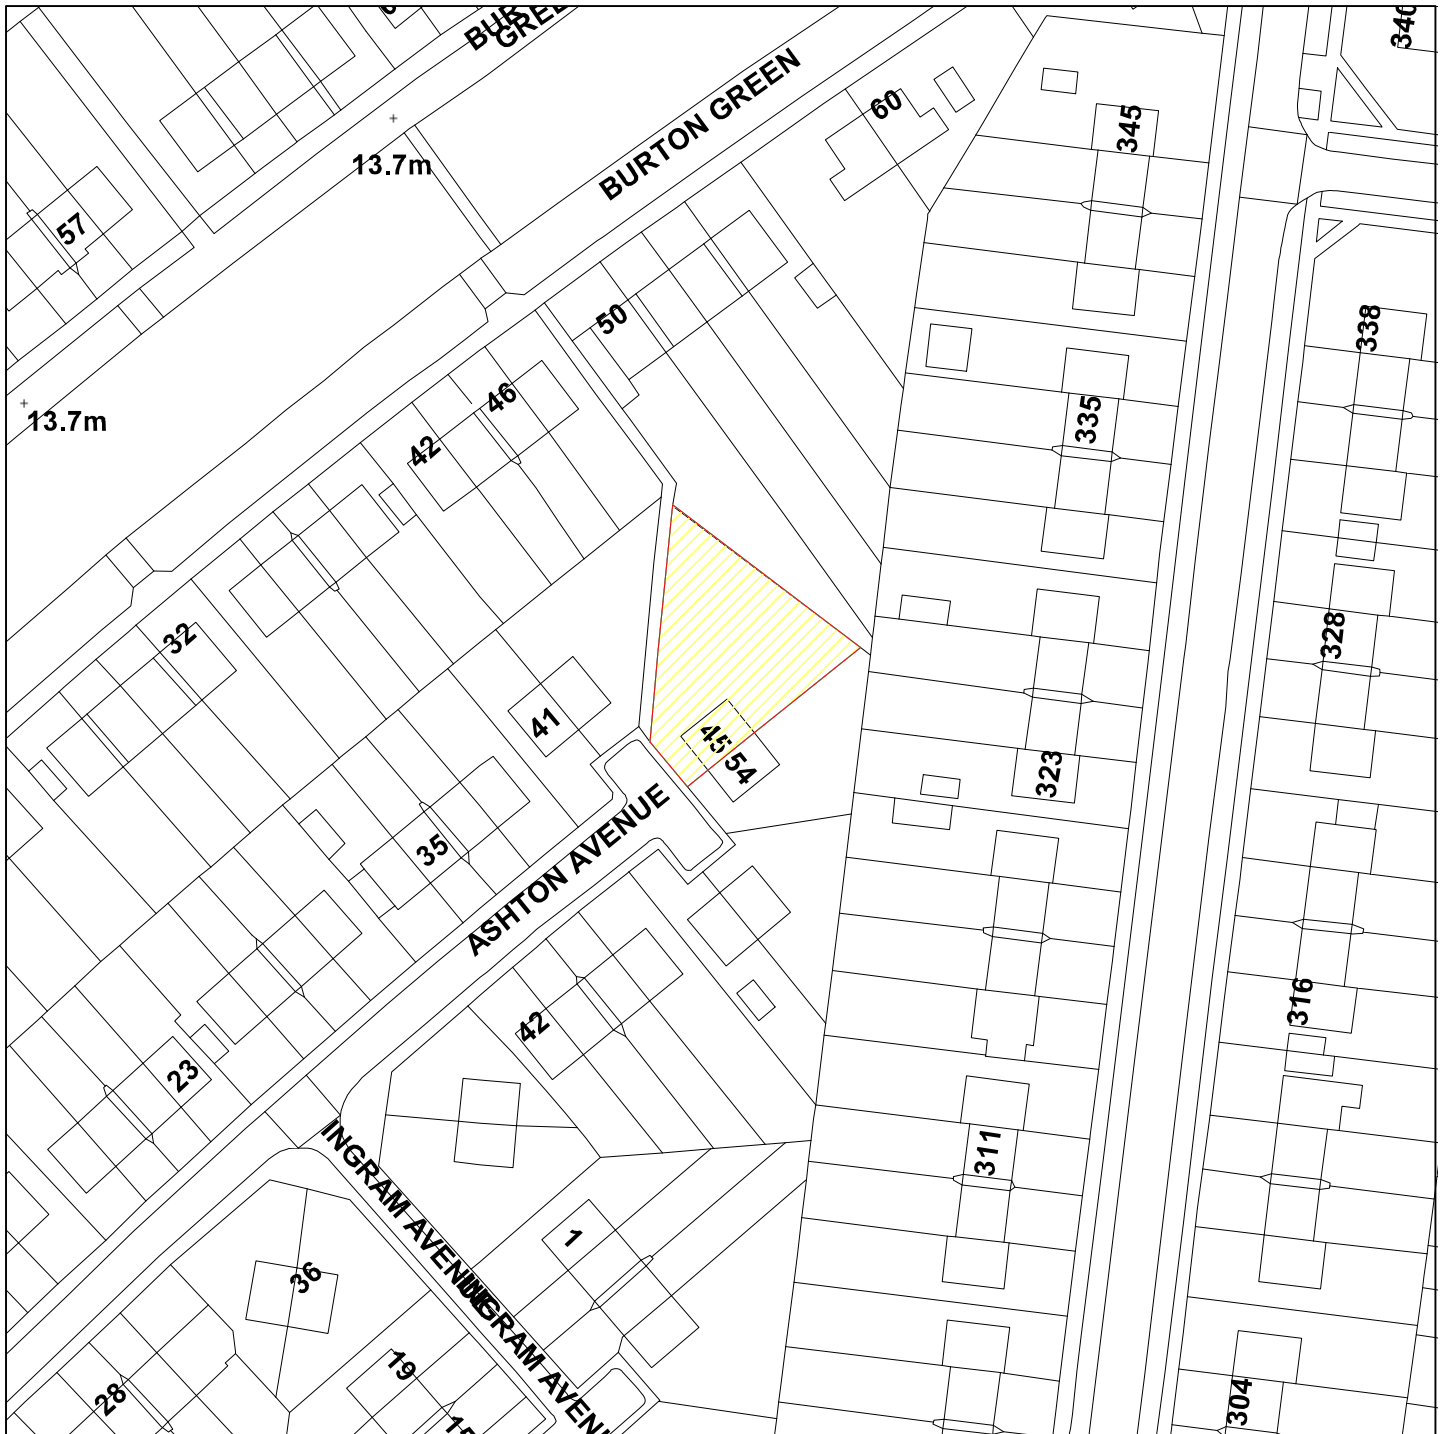

45 Ashton Avenue, YO30 6HW

10/01179/FUL

GIS by ESRI (UK)

Scale : 1:1000

Reproduced from the Ordnance Survey map with the permission of the Controller of Her Majesty's Stationery Office © Crown Copyright 2000.

Unauthorised reproduction infringes Crown Copyright and may lead to prosecution or civil proceedings.

Produced using ESRI (UK)'s MapExplorer 2.0 - <http://www.esriuk.com>

Organisation	City of York Council
Department	Planning & Sustainable Development
Comments	Application site
Date	30 July 2010
SLA Number	Not set